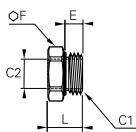

Nickel-Plated Brass Adaptors

0178 Reducer, Male/Female BSPP and Metric Thread

Nickel-plated brass, NBR

C1	C2		E	F	L	Kg
M7x1	M5x0.8	0178 55 19	5	10	12	0.005
G1/8	M5x0.8	0178 10 19	5	13	9	0.005
G1/4	G1/8	0178 13 10	5.5	16	9.5	0.006
G3/8	G1/8	0178 17 10	5.5	20	10.5	0.016
G3/8	G1/4	0178 17 13	5.5	20	10.5	0.011
G1/2	G1/4	0178 21 13	7.5	24	12.5	0.024
G1/2	G3/8	0178 21 17	7.5	24	12.5	0.016
G3/4	G1/2	0178 27 21	7.5	32	13.5	0.035