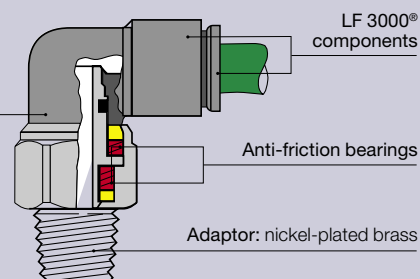

Use is guaranteed with a vacuum of 755 mm Hg (99% vacuum).

Advantages

- **Self-Sealing Fittings**
 - Prevents fluid flow when there is no tube connected
 - When connected, the compressed air flow is restored
- **Oscillating Fittings**
 - Fitting swivels when cylinder is in movement : no bending of the tube
 - High durability of the fitting/tube assembly

Component Materials

Swivel Fitting

- Body:
- Self-sealing fitting: nickel-plated brass
 - Oscillating fitting: technical polymer

Silicone-free

Regulations

- ISO 14743
- PED
- RoHS
- REACH

Installation Configurations