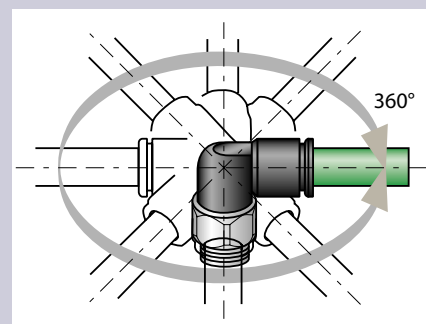

Use is guaranteed with a vacuum of 755 mm Hg (99% vacuum).

Advantages

- **Self-Sealing Fittings**
 - Prevents fluid flow when there is no tube connected
 - When connected, the compressed air flow is restored
- **Oscillating Fittings**
 - Fitting swivels when cylinder is in movement : no bending of the tube
 - High durability of the fitting/tube assembly

Component Materials

Swivel Fitting

- Body:
- Self-sealing fitting: nickel-plated brass
 - Oscillating fitting: technical polymer

Silicone-free

Regulations

- ISO 14743
- PED
- RoHS
- REACH

Installation Configurations

Self-Sealing Fitting

Oscillating Fitting

Tube O.D. (mm)	Torque (daN.m)	Max. Rotation Speed (turn/min.)
4	<math> < 2.5 \cdot 10^{-3}</math>	190
6	<math> < 4 \cdot 10^{-3}</math>	160
8	<math> < 7 \cdot 10^{-3}</math>	120
10	<math> < 11 \cdot 10^{-3}</math>	90
12	<math> < 16 \cdot 10^{-3}</math>	80

3159 Oscillating Elbow, Male BSPT Thread

Technical polymer, Nickel-plated brass, NBR

ØD	C		F	G	H	L	Kg
4	R1/8	3159 04 10	12	11	22	17.5	0.013
6	R1/8	3159 06 10	14	14	26.5	20.5	0.020
	R1/4	3159 06 13	14	14	23.5	20.5	0.022
8	R1/8	3159 08 10	17	16	32	23.5	0.034
	R1/4	3159 08 13	17	16	29	23.5	0.034
10	R3/8	3159 08 17	17	16	25	23.5	0.031
	R1/4	3159 10 13	19	19.5	37.5	29	0.051
12	R3/8	3159 10 17	19	19.5	33.5	29	0.046
	R1/4	3159 12 13	21	22	44.5	33.5	0.074
	R3/8	3159 12 17	21	22	41	33.5	0.068