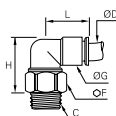

Component Materials

Swivel Fitting

- Body:
- Self-sealing fitting: nickel-plated brass
 - Oscillating fitting: technical polymer

Silicone-free

Regulations

- ISO 14743
- PED
- RoHS
- REACH

Installation Configurations

Self-Sealing Fitting

Oscillating Fitting

Tube O.D. (mm)	Torque (daN.m)	Max. Rotation Speed (turn/min.)
4	<math> < 2.5 \cdot 10^{-3}</math>	190
6	<math> < 4 \cdot 10^{-3}</math>	160
8	<math> < 7 \cdot 10^{-3}</math>	120
10	<math> < 11 \cdot 10^{-3}</math>	90
12	<math> < 16 \cdot 10^{-3}</math>	80

3159 Oscillating Elbow, Male BSPT Thread

Technical polymer, Nickel-plated brass, NBR

ØD	C		F	G	H	L	Kg
4	R1/8	3159 04 10	12	11	22	17.5	0.013
6	R1/8	3159 06 10	14	14	26.5	20.5	0.020
	R1/4	3159 06 13	14	14	23.5	20.5	0.022
8	R1/8	3159 08 10	17	16	32	23.5	0.034
	R1/4	3159 08 13	17	16	29	23.5	0.034
10	R3/8	3159 08 17	17	16	25	23.5	0.031
	R1/4	3159 10 13	19	19.5	37.5	29	0.051
12	R3/8	3159 10 17	19	19.5	33.5	29	0.046
	R1/4	3159 12 13	21	22	44.5	33.5	0.074
	R3/8	3159 12 17	21	22	41	33.5	0.068