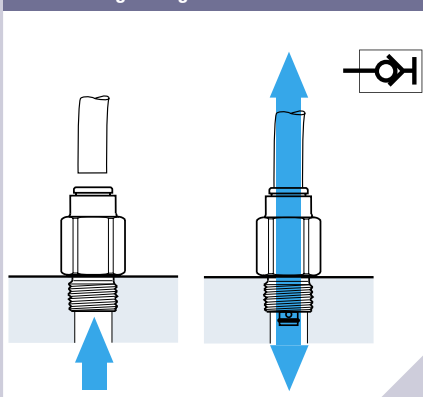

Use is guaranteed with a vacuum of 755 mm Hg (99% vacuum).

Advantages

- **Self-Sealing Fittings**
 - Prevents fluid flow when there is no tube connected
 - When connected, the compressed air flow is restored
- **Oscillating Fittings**
 - Fitting swivels when cylinder is in movement : no bending of the tube
 - High durability of the fitting/tube assembly

Component Materials

Swivel Fitting

- Body:
- Self-sealing fitting: nickel-plated brass
 - Oscillating fitting: technical polymer

Silicone-free

Regulations

- ISO 14743
- PED
- RoHS
- REACH

Installation Configurations

Self-Sealing Fitting

Oscillating Fitting

Tube O.D. (mm)	Torque (daN.m)	Max. Rotation Speed (turn/min.)
4	<math> < 2.5 \cdot 10^{-3}</math>	190
6	<math> < 4 \cdot 10^{-3}</math>	160
8	<math> < 7 \cdot 10^{-3}</math>	120
10	<math> < 11 \cdot 10^{-3}</math>	90
12	<math> < 16 \cdot 10^{-3}</math>	80

3159 Oscillating Elbow, Male BSPT Thread

Technical polymer, Nickel-plated brass, NBR

ØD	C		F	G	H	L	Kg
4	R1/8	3159 04 10	12	11	22	17.5	0.013
6	R1/8	3159 06 10	14	14	26.5	20.5	0.020
	R1/4	3159 06 13	14	14	23.5	20.5	0.022
8	R1/8	3159 08 10	17	16	32	23.5	0.034
	R1/4	3159 08 13	17	16	29	23.5	0.034
10	R3/8	3159 08 17	17	16	25	23.5	0.031
	R1/4	3159 10 13	19	19.5	37.5	29	0.051
12	R3/8	3159 10 17	19	19.5	33.5	29	0.046
	R1/4	3159 12 13	21	22	44.5	33.5	0.074
	R3/8	3159 12 17	21	22	41	33.5	0.068