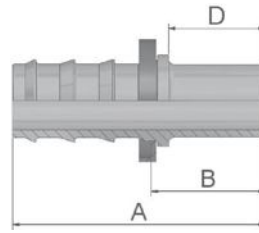

## 34 Inch Standpipe (Brass)

XXXXX-XX-XX Part Number 	 Hose I.D.				Tube O.D. mm	A mm	B mm	D mm
	DN	Inch	Size	mm				
33482-4-4B	6	1/4	-4	6.3	1/4	48	29	26
33482-6-6B	10	3/8	-6	9.5	3/8	57	34	31
33482-8-8B	12	1/2	-8	12.7	1/2	55	28	25
33482-10-10B	16	5/8	-10	15.9	5/8	67	30	25
33482-12-12B	20	3/4	-12	19.1	3/4	67	30	25

Approved **fitting series** for hose types:

B: Brass; K: Without plastic ring; SM: Metric Hexagon

**82**  801 804 821FR 830M 831 836 837BM 837PU 838M