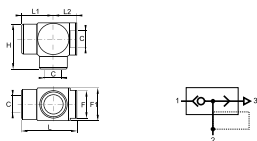

Metal Quick Exhaust Valves

7899 Quick Exhaust Valve, Female BSPP Thread

Stainless steel 316L

DN	C		F	F1	H	L	L1	L2	Kg
7	G1/8	7899 00 10	17	22	31.5	37.5	21	16.5	0.096
	G1/4	7899 00 13	17	22	31.5	37.5	21	16.5	0.083
9	G3/8	7899 00 17	22	26	37	44.5	25.5	19	0.140
12	G1/2	7899 00 21	27	32	45	54	31	23	0.235
18	G3/4	7899 00 27	38	46	65	79	44	35	0.800
	G1	7899 00 34	38	46	65	79	44	35	0.667

Noise level:
7971 10 10: 70 dBa
7971 13 13: 70 dBa
7971 17 17: 72 dBa
7971 21 21: 88 dBa

DYSTRYBUTOR PARKER PREMIUM

ARA®
PNEUMATIK

| arapneumatik.pl

PARKER STORE WROCŁAW
pneumatyka@arapneumatik.pl
TEL. 71 364 72 80

PARKER STORE KATOWICE
katowice@arapneumatik.pl
TEL. 32 779 76 40