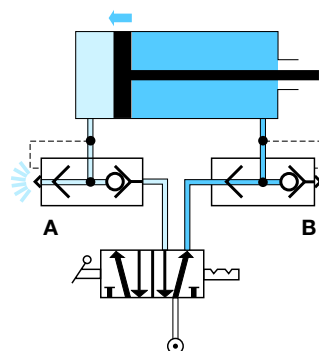

Body:
Model 7970: nickel-plated brass
Model 7971: anodised aluminium
Model 7899: stainless steel

Integrated silencer:
stainless steel (model 7971)

Regulations

- RoHS
- REACH
- PED

Installation Diagram

7970 Elbow Quick Exhaust Valve, Female BSPP and Metric Thread

Nickel-plated brass

C	E	F	H	H1	L	Kg
M5x0.8 7970 19 19	5	10	24.8	15.6	4	0.029
G1/8 7970 10 10	7.5	14	42	28	8	0.084
G1/4 7970 13 13	11	19	53	34.5	11	0.150
G3/8 7970 17 17	12	21	58	36	12	0.153
G1/2 7970 21 21	14	26	71	44	14	0.312
G3/4 7970 27 27	16	32	86	52	18	0.449
G1 7970 34 34	19	38	94	56	19	0.528

7971 Elbow Quick Exhaust Valve, Male BSPT/ Female BSPP Thread

Treated aluminium

C	C1	F	H	Kg	
G1/8	R1/8	7971 10 10	18	51	0.013
G1/4	R1/4	7971 13 13	18	49	0.018
G3/8	R3/8	7971 17 17	27	56	0.048
G1/2	R1/2	7971 21 21	34	70	0.086