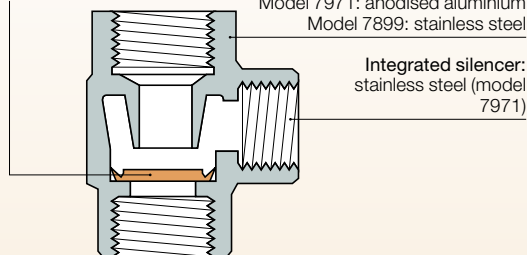

Technical Characteristics

- **Compatible Fluids:** Compressed air
- **Working Pressure:** 7970: 0.7 to 10 bar
7971 and 7899: 2 to 10 bar
- **Working Temperature:** 7970: -20°C to +70°C
7971: -10°C to +70°C
7899: Threads G1/8 and G1/4: -10°C to +120°C
Threads G3/8 to G1: -20°C to +180°C

Advantages

- Cycle time reduction: increased return speed
- Exhaust silencer integrated and 360° orientation available on some versions

Operation

Mounted on Cylinder

Component Materials

Silicone-free

Lip seals:
7970-7971: polyurethane elastomer
7899: - G1/8 and G1/4 FKM
- G3/8 to G1, polyurethane

Body:
Model 7970: nickel-plated brass
Model 7971: anodised aluminium
Model 7899: stainless steel

Integrated silencer:
stainless steel (model 7971)

Regulations

- RoHS
- REACH
- PED

Installation Diagram

7970 Elbow Quick Exhaust Valve, Female BSPP and Metric Thread