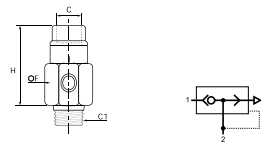

7971 Elbow Quick Exhaust Valve, Male BSPT/ Female BSPP Thread

Treated aluminium

C	C1	F	H	Kg	
G1/8	R1/8	7971 10 10	18	51	0.013
G1/4	R1/4	7971 13 13	18	49	0.018
G3/8	R3/8	7971 17 17	27	56	0.048
G1/2	R1/2	7971 21 21	34	70	0.086

Noise level:
7971 10 10: 70 dBa
7971 13 13: 70 dBa
7971 17 17: 72 dBa
7971 21 21: 88 dBa