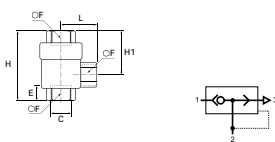

7970 Elbow Quick Exhaust Valve, Female BSPP and Metric Thread

Nickel-plated brass

C	E	F	H	H1	L	Kg
M5x0.8 7970 19 19	5	10	24.8	15.6	4	0.029
G1/8 7970 10 10	7.5	14	42	28	8	0.084
G1/4 7970 13 13	11	19	53	34.5	11	0.150
G3/8 7970 17 17	12	21	58	36	12	0.153
G1/2 7970 21 21	14	26	71	44	14	0.312
G3/4 7970 27 27	16	32	86	52	18	0.449
G1 7970 34 34	19	38	94	56	19	0.528