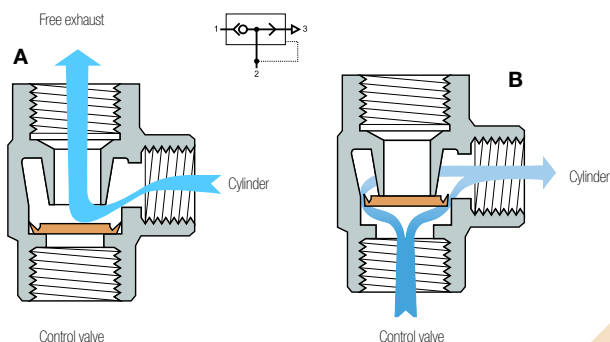

Technical Characteristics

- **Compatible Fluids:** Compressed air
- **Working Pressure:** 7970: 0.7 to 10 bar
7971 and 7899: 2 to 10 bar
- **Working Temperature:** 7970: -20°C to +70°C
7971: -10°C to +70°C
7899: Threads G1/8 and G1/4: -10°C to +120°C
Threads G3/8 to G1: -20°C to +180°C

Advantages

- Cycle time reduction: increased return speed
- Exhaust silencer integrated and 360° orientation available on some versions

Operation

Mounted on Cylinder

Component Materials

Silicone-free

Lip seals:
7970-7971: polyurethane elastomer
7899: - G1/8 and G1/4 FKM
- G3/8 to G1, polyurethane

Body:
Model 7970: nickel-plated brass
Model 7971: anodised aluminium
Model 7899: stainless steel

Integrated silencer:
stainless steel (model 7971)

Regulations

- RoHS
- REACH
- PED

Installation Diagram

7970 Elbow Quick Exhaust Valve, Female BSPP and Metric Thread