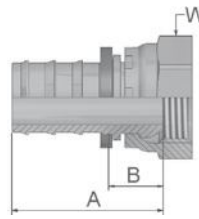

# 92 Female BSP Parallel Pipe Swivel – Straight (60° Cone)

BS5200-A – DKR

XXXXX-XX-XX Part Number 	 Hose I.D.				 Thread BSP	A	B	 W
	DN	Inch	Size	mm		mm	mm	mm
39282-4-4	6	1/4	-4	6.3	1/4x19	33	14	17
39282-6-4B	6	1/4	-4	6.3	3/8x19	37	18	22
39282-6-6	10	3/8	-6	9.5	3/8x19	37	14	19
39282-8-8	12	1/2	-8	12.7	1/2x14	42	15	27
39282-8-8B	12	1/2	-8	12.7	1/2x14	46	19	27
39282-10-10	16	5/8	-10	15.9	5/8x14	53	16	30
39282-10-10B	16	5/8	-10	15.9	5/8x14	55	18	30
39282-12-12	20	3/4	-12	19.1	3/4x14	58	21	32
39282-12-12B	20	3/4	-12	19.1	3/4x14	58	21	32
39282-16-16B	25	1	-16	25.4	1x11	74	38	36

Approved **fitting series** for hose types:

B: Brass; K: Without plastic ring; SM: Metric Hexagon

**82**  801 804 821FR 830M 831 836 837BM 837PU 838M