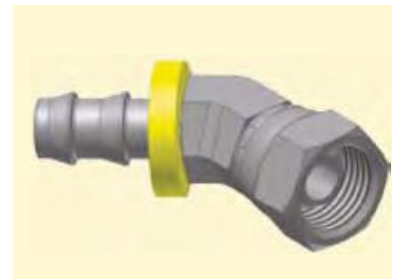

9B Female Metric Swivel
Light Series
45° Elbow

XXXXX-XX-XX Part Number 	 Hose I.D.				 Thread metric	Tube O.D. mm	A mm	B mm	E mm	 W mm
	DN	Inch	Size	mm						
39B82-6-4BK	6	1/4	-4	6.3	M12x1.5	6	44	23	16	14
39B82-8-4BK	6	1/4	-4	6.3	M14x1.5	8	43	23	15	19
39B82-10-6BK	10	3/8	-6	9.5	M16x1.5	10	48	25	16	19
39B82-12-6BK	10	3/8	-6	9.5	M18x1.5	12	50	26	17	22
39B82-15-8BK	12	1/2	-8	12.7	M22x1.5	15	54	26	18	27

Parker Dystrybutor:

ARA[®]
PNEUMATIK
53-012 Wrocław ul. Wyścigowa 38
www.arapneumatik.pl

Also available in stainless steel. Details can be found in CAT 4400.1/UK

Approved **fitting series** for hose types:

B: Brass; K: Without plastic ring; SM: Metric Hexagon

82  801 804 821FR 830M 831 836 837BM 837PU 838M