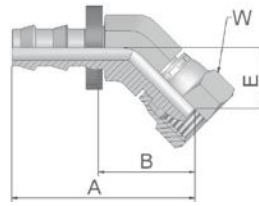

9B Female Metric Swivel
Light Series
45° Elbow

XXXXX-XX-XX Part Number 	 Hose I.D.				 Thread metric	Tube O.D. mm	A mm	B mm	E mm	 W mm
	DN	Inch	Size	mm						
39B82-6-4BK	6	1/4	-4	6.3	M12x1.5	6	44	23	16	14
39B82-8-4BK	6	1/4	-4	6.3	M14x1.5	8	43	23	15	19
39B82-10-6BK	10	3/8	-6	9.5	M16x1.5	10	48	25	16	19
39B82-12-6BK	10	3/8	-6	9.5	M18x1.5	12	50	26	17	22
39B82-15-8BK	12	1/2	-8	12.7	M22x1.5	15	54	26	18	27

B: Brass; K: Without plastic ring; SM: Metric Hexagon

82  801 804 821FR 830M 831 836 837BM 837PU 838M