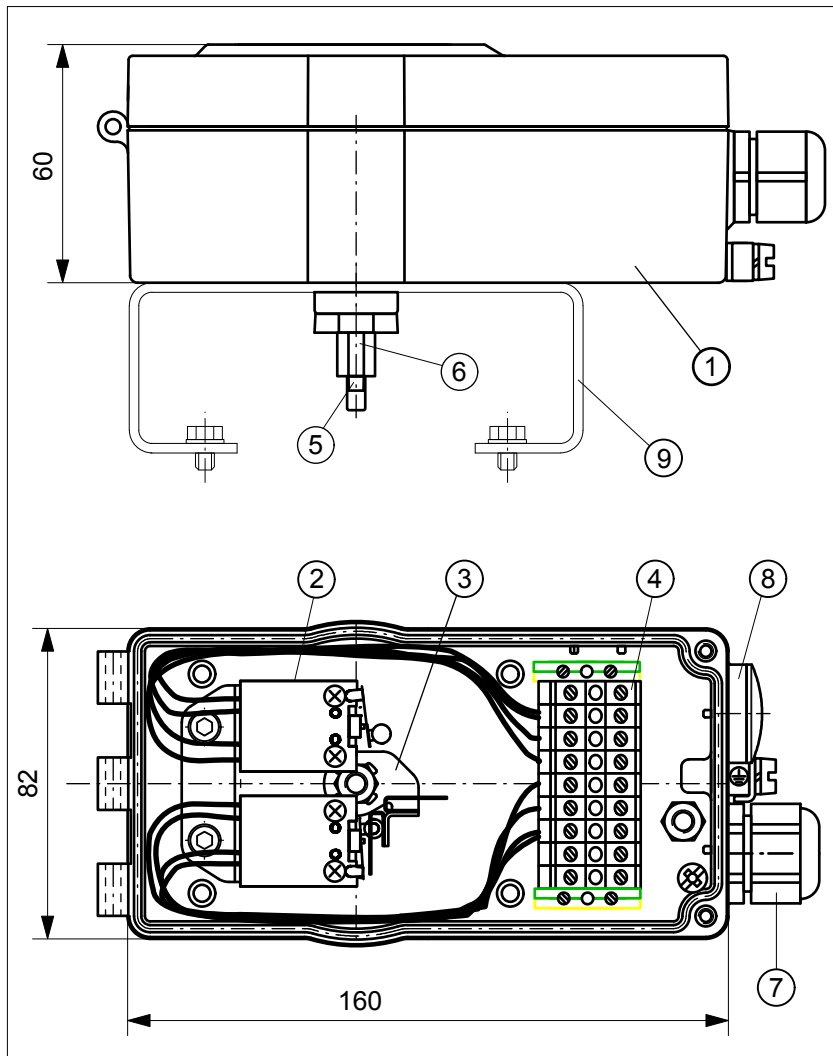

ALB-Module ACR1AREAZ10

ALB-Module for hazardous area with two micro switches Crouzet 83.139.1
in Aluminium-Housing 160x82x60 mm

TECHNICAL DATA

Manufacturer: Crouzet
 Type: 83.139.1
 Mikroschalter
 Switch. power: max. 4 A, 250 V AC
 Contacts: Silver-nickel
 Economic life-time: 5×10^6 switch. cycles
 Temperature range: -20 ... +65°C
 Housing: Aluminium
 Base silver-grey
 Cover red
 Sealing: EPDM
 Ingress protection: IP65 (Housing)
 Switch. precision: 0.5°
 System connection: Cable gland M20x1,5
 Blind plug M20x1,5

II 2G Ex ed IIC T6 Gb
 II 2D Ex tb d IIC T80°C Db IP65
 PTB 10 ATEX 1061 X

OBJECT LIST

Pos.	Pcs.	Description	Material
1	1	Housing	Aluminium
2	2	Micro switch Ex d IIC T6	-
3	1	Switch flag	Stainless steel
4	1	Terminal block, 10-pole	-
5	1	Axis	Stainless steel
6	1	Position indicator, yellow	PE
7	1	Cable gland M20x1,5	PA
8	1	Blind plug M20x1,5	PA
9	1	Bracket size 1 - 4	Stainless steel