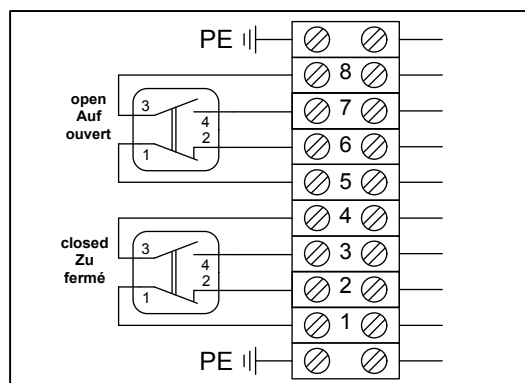

WIRING DIAGRAM

ARA
PNEUMATIK

53-012 Wrocław tel. 71 364 72 85
ul. Wyscigowa 38 fax 71 364 72 83

www.arapneumatik.pl