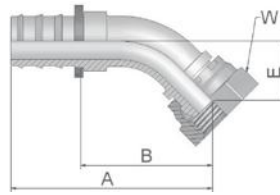

# B1 Female BSP Parallel Pipe Swivel 45° Elbow (60° Cone)

BS 5200-D – DKR 45°

XXXXX-XX-XX Part Number 	 Hose I.D.				 Thread BSP	A	B	E	 W
	DN	Inch	Size	mm		mm	mm	mm	mm
3B182-4-4	6	1/4	-4	6.3	1/4x19	51	32	16	17
3B182-6-6	10	3/8	-6	9.5	3/8x19	58	35	18	19
3B182-6-6B	10	3/8	-6	9.5	3/8x19	58	45	17	19
3B182-8-8	12	1/2	-8	12.7	1/2x14	68	41	19	27
3B182-8-8B	12	1/2	-8	12.7	1/2x14	67	41	19	27
3B182-10-10	16	5/8	-10	15.9	5/8x14	81	45	21	30
3B182-12-12	20	3/4	-12	19.1	3/4x14	92	55	27	32

Approved **fitting series** for hose types:

B: Brass; K: Without plastic ring; SM: Metric Hexagon

**82**  801 804 821FR 830M 831 836 837BM 837PU 838M