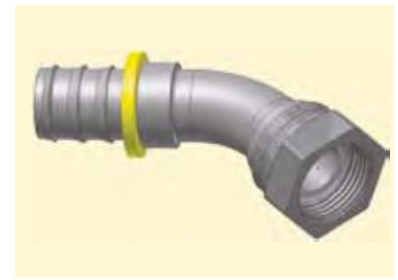

# B1 Female BSP Parallel Pipe Swivel 45° Elbow (60° Cone)

BS 5200-D – DKR 45°

XXXXX-XX-XX Part Number 	 Hose I.D.				 Thread BSP	A	B	E	 W
	DN	Inch	Size	mm		mm	mm	mm	mm
3B182-4-4	6	1/4	-4	6.3	1/4x19	51	32	16	17
3B182-6-6	10	3/8	-6	9.5	3/8x19	58	35	18	19
3B182-6-6B	10	3/8	-6	9.5	3/8x19	58	45	17	19
3B182-8-8	12	1/2	-8	12.7	1/2x14	68	41	19	27
3B182-8-8B	12	1/2	-8	12.7	1/2x14	67	41	19	27
3B182-10-10	16	5/8	-10	15.9	5/8x14	81	45	21	30
3B182-12-12	20	3/4	-12	19.1	3/4x14	92	55	27	32

Approved **fitting series** for hose types:

B: Brass; K: Without plastic ring; SM: Metric Hexagon

**82**  801 804 821FR 830M 831 836 837BM 837PU 838M