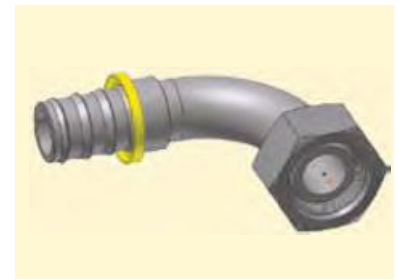

# C5 Female Metric Light Series – Swivel 90° Elbow (Ball Nose)

DKL 90°

XXXXX-XX-XX Part Number 	Hose I.D.			Thread metric	Tube O.D. mm	A mm	B mm	E mm	W mm	
	DN	Inch	Size							mm
3C582-6-4	6	1/4	-4	6.3	M12x1.5	6	42	23	29	14
3C582-8-4	6	1/4	-4	6.3	M14x1.5	8	42	23	29	17
3C582-8-4B	6	1/4	-4	6.3	M14x1.5	8	41	23	29	17
3C582-10-6	10	3/8	-6	9.5	M16x1.5	10	49	27	33	19
3C582-12-6	10	3/8	-6	9.5	M18x1.5	12	49	27	34	22
3C582-12-6B	10	3/8	-6	9.5	M18x1.5	12	49	27	34	22
3C582-15-8	12	1/2	-8	12.7	M22x1.5	15	60	34	39	27
3C582-15-8B	12	1/2	-8	12.7	M22x1.5	15	58	32	39	27
3C582-18-10	16	5/8	-10	15.9	M26x1.5	18	74	37	43	32
3C582-18-10B	16	5/8	-10	15.9	M26x1.5	18	74	37	43	32
3C582-22-12	20	3/4	-12	19.1	M30x2	22	88	51	50	36
3C582-22-12B	20	3/4	-12	19.1	M30x2	22	88	52	50	36
3C582-28-16B	25	1	-16	25.4	M36x2	28	101	64	66	41

Approved fitting series for hose types:

B: Brass; K: Without plastic ring; SM: Metric Hexagon

**82**  801 804 821FR 830M 831 836 837BM 837PU 838M