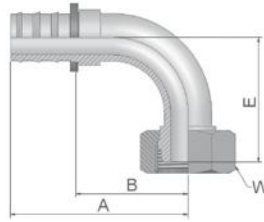

# C5 Female Metric Light Series – Swivel 90° Elbow (Ball Nose)

DKL 90°

XXXXX-XX-XX Part Number 	Hose I.D.			Thread metric	Tube O.D. mm	A mm	B mm	E mm	W mm	
	DN	Inch	Size							mm
3C582-6-4	6	1/4	-4	6.3	M12x1.5	6	42	23	29	14
3C582-8-4	6	1/4	-4	6.3	M14x1.5	8	42	23	29	17
3C582-8-4B	6	1/4	-4	6.3	M14x1.5	8	41	23	29	17
3C582-10-6	10	3/8	-6	9.5	M16x1.5	10	49	27	33	19
3C582-12-6	10	3/8	-6	9.5	M18x1.5	12	49	27	34	22
3C582-12-6B	10	3/8	-6	9.5	M18x1.5	12	49	27	34	22
3C582-15-8	12	1/2	-8	12.7	M22x1.5	15	60	34	39	27
3C582-15-8B	12	1/2	-8	12.7	M22x1.5	15	58	32	39	27
3C582-18-10	16	5/8	-10	15.9	M26x1.5	18	74	37	43	32
3C582-18-10B	16	5/8	-10	15.9	M26x1.5	18	74	37	43	32
3C582-22-12	20	3/4	-12	19.1	M30x2	22	88	51	50	36
3C582-22-12B	20	3/4	-12	19.1	M30x2	22	88	52	50	36
3C582-28-16B	25	1	-16	25.4	M36x2	28	101	64	66	41

Approved fitting series for hose types:

B: Brass; K: Without plastic ring; SM: Metric Hexagon

**82**  801 804 821FR 830M 831 836 837BM 837PU 838M