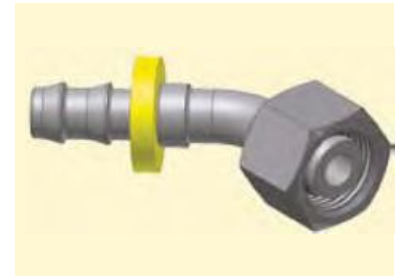

**CE** Female Metric 24°  
Light Series with O-Ring  
Swivel – 45° Elbow

ISO 12151-2-SWE 45°-L – DKOL 45°

XXXXX-XX-XX Part Number 	Hose I.D.				Thread metric	Tube O.D. mm	A mm	B mm	E mm	W mm
	DN	Inch	Size	mm						
3CE82-6-4	6	1/4	-4	6.3	M12x1.5	6	56	37	21	14
3CE82-8-4	6	1/4	-4	6.3	M14x1.5	8	51	31	16	17
3CE82-10-6	10	3/8	-6	9.5	M16x1.5	10	59	37	19	19
3CE82-12-6	10	3/8	-6	9.5	M18x1.5	12	60	37	19	22
3CE82-15-8	12	1/2	-8	12.7	M22x1.5	15	69	43	21	27
3CE82-18-10	16	5/8	-10	15.9	M26x1.5	18	83	46	23	32
3CE82-22-12	20	3/4	-12	19.1	M30x2	22	97	60	26	36

Fittings with standard O-ring seals can be used for temperatures from -30 °C up to +105 °C.

Parker Dystrybutor:

**ARA**<sup>®</sup>  
PNEUMATIK  
53-012 Wrocław ul. Wyścigowa 38  
[www.arapneumatik.pl](http://www.arapneumatik.pl)

Also available in stainless steel. Details can be found in CAT 4400.1/UK

Approved **fitting series** for hose types:

B: Brass; K: Without plastic ring; SM: Metric Hexagon

**82** 801 804 821FR 830M 831 836 837BM 837PU 838M