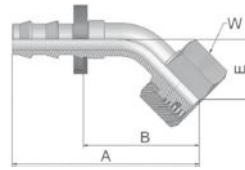

**CE** Female Metric 24°  
Light Series with O-Ring  
Swivel – 45° Elbow

ISO 12151-2-SWE 45°-L – DKOL 45°

XXXXX-XX-XX Part Number 	Hose I.D.				Thread metric	Tube O.D. mm	A mm	B mm	E mm	W mm
	DN	Inch	Size	mm						
3CE82-6-4	6	1/4	-4	6.3	M12x1.5	6	56	37	21	14
3CE82-8-4	6	1/4	-4	6.3	M14x1.5	8	51	31	16	17
3CE82-10-6	10	3/8	-6	9.5	M16x1.5	10	59	37	19	19
3CE82-12-6	10	3/8	-6	9.5	M18x1.5	12	60	37	19	22
3CE82-15-8	12	1/2	-8	12.7	M22x1.5	15	69	43	21	27
3CE82-18-10	16	5/8	-10	15.9	M26x1.5	18	83	46	23	32
3CE82-22-12	20	3/4	-12	19.1	M30x2	22	97	60	26	36

Fittings with standard O-ring seals can be used for temperatures from -30 °C up to +105 °C.

Parker Dystrybutor:

**ARA**<sup>®</sup>  
PNEUMATIK  
53-012 Wrocław ul. Wyścigowa 38  
[www.arapneumatik.pl](http://www.arapneumatik.pl)

Also available in stainless steel. Details can be found in CAT 4400.1/UK

Approved **fitting series** for hose types:

B: Brass; K: Without plastic ring; SM: Metric Hexagon

**82** 801 804 821FR 830M 831 836 837BM 837PU 838M