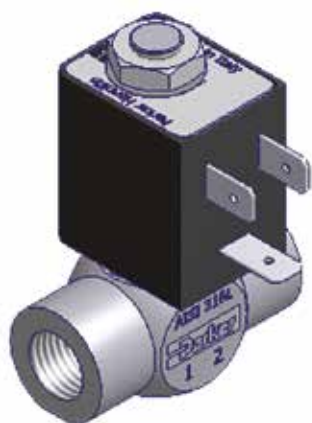

2/2

VALVES FOR ALL FLUIDS AND AIR

DIRECT OPERATED

All Fluids & Air

316L STAINLESS ST.
PIPE MOUNTING

NORMALLY OPEN

Port size	Orifice Ø	Flow factors			Seat Seal	Atex Zone	Operating Pressure Differential		Fluid Temp.		Power	Voltage	Solenoid Valve Order Number	
		Kv l/min	KV m³/h	Qn l/min			Min bar	Max bar	Min °C	Max °C				W
BSP	mm													
1/4"	3	4.5	0.27	-	FKM	-	0	6	-10	140	8	220-230V/50Hz	550013DIS	
							0	6	-10	140	9	24 Vdc	550012DIS	

Fast Delivery

ARA®

PNEUMATIK

53-012 Wrocław tel. 71 364 72 82
ul. Wyścigowa 38 fax 71 364 72 83

www.arapneumatik.pl