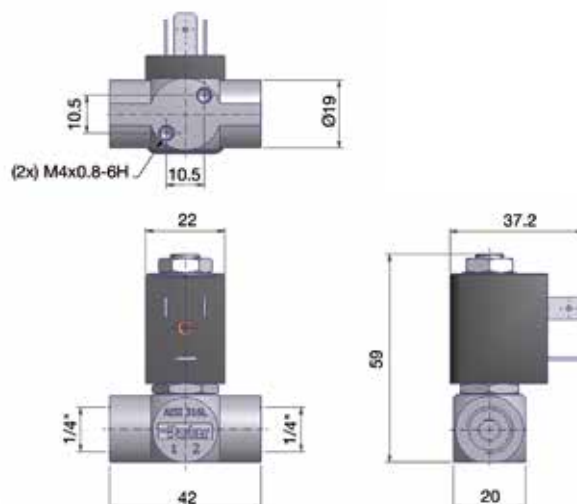

2/2

VALVES FOR ALL FLUIDS AND AIR

DIRECT OPERATED

All Fluids & Air

316L STAINLESS ST.
PIPE MOUNTING

NORMALLY OPEN

Port size	Orifice Ø	Flow factors			Seat Seal	Atex Zone	Operating Pressure Differential		Fluid Temp.		Power	Voltage	Solenoid Valve Order Number	
		Kv l/min	KV m³/h	Qn l/min			Min bar	Max bar	Min °C	Max °C				W
BSP	mm													
1/4"	3	4.5	0.27	-	FKM	-	0	6	-10	140	8	220-230V/50Hz	550013DIS	
							0	6	-10	140	9	24 Vdc	550012DIS	

Fast Delivery

ARA®

PNEUMATIK

53-012 Wrocław tel. 71 364 72 82
ul. Wyścigowa 38 fax 71 364 72 83

www.arapneumatik.pl