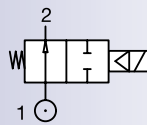

2/2

VALVES FOR WATER PILOT OPERATED

BRASS PIPE MOUNTING

NORMALLY OPEN

Port size	Orifice Ø	Flow factors			Seat Seal	Atex Zone	Operating Pressure Differential		Fluid Temp.		Power W	Voltage	Solenoid Valve Order Number
		Kv l/min	KV m³/h	Qn l/min			Min bar	Max bar	Min °C	Max °C			
3/8"	13	50	3.00	-	NBR	2-22	0.1	20	-10	50	8	220-230V/50Hz	550192DIS
							0.1	20	-10	50	9	24 Vdc	550191DIS
							0.1	20	-10	80	8	230V/50Hz	550152DIS
							0.1	20	-10	80	8	24 Vdc	550151DIS
1/2"	13	50	3.00	-	NBR	2-22	0.1	20	-10	50	8	220-230V/50Hz	550182DIS
							0.1	20	-10	50	9	24 Vdc	550181DIS
							0.1	20	-10	80	8	230V/50Hz	550142DIS
							0.1	20	-10	80	8	24 Vdc	550141DIS
3/4"	20	140	8.40	-	NBR	2-22	0.1	20	-10	50	8	220-230V/50Hz	550184DIS
							0.1	20	-10	50	9	24 Vdc	550183DIS
							0.1	20	-10	80	8	230V/50Hz	550144DIS
							0.1	20	-10	80	8	24 Vdc	550143DIS
1"	25	160	9.60	-	NBR	2-22	0.1	20	-10	50	8	220-230V/50Hz	550186DIS
							0.1	20	-10	50	9	24 Vdc	550185DIS
							0.1	20	-10	80	8	230V/50Hz	550146DIS
							0.1	20	-10	80	8	24 Vdc	550145DIS

ATEX ATEX ATEX ATEX

2 WAY VALVES

Water

A	B	C
G	mm	mm
3/8"	69	99.5
1/2"	72	101.5

A	B	C
G	mm	mm
3/4"	100	107
1"	104	112.5

2/2

VALVES FOR WATER PILOT OPERATED

BRASS PIPE MOUNTING

NORMALLY OPEN

Port size	Orifice Ø	Flow factors			Seat Seal	Atex Zone	Operating Pressure Differential		Fluid Temp.		Power W	Voltage	Solenoid Valve Order Number
		Kv l/min	KV m³/h	Qn l/min			Min bar	Max bar	Min °C	Max °C			
1 1/2"	40	500	30.00	-	NBR	2-22	0.1	10	-10	50	8	220-230V/50Hz	550188DIS
							0.1	10	-10	50	9	24 Vdc	550187DIS
						1-21	0.1	10	-10	80	8	230V/50Hz	550148DIS
							0.1	10	-10	80	8	24 Vdc	550147DIS
2"	50	620	37.20	-	NBR	2-22	0.1	10	-10	50	8	220-230V/50Hz	550190DIS
							0.1	10	-10	50	9	24 Vdc	550189DIS
						1-21	0.1	10	-10	80	8	230V/50Hz	550150DIS
							0.1	10	-10	80	8	24 Vdc	550149DIS