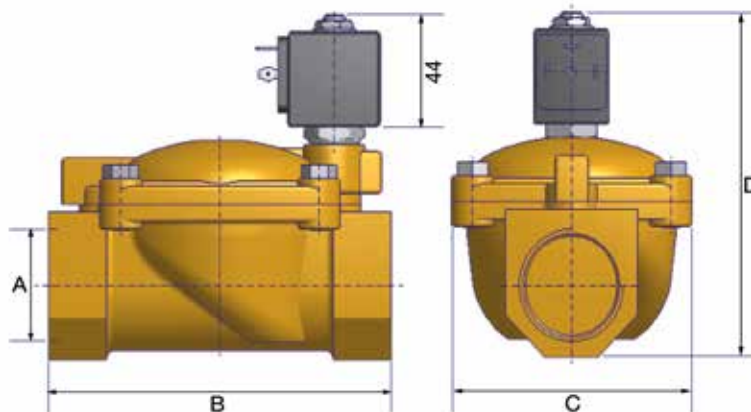

2/2

VALVES FOR WATER PILOT OPERATED

BRASS PIPE MOUNTING

NORMALLY OPEN

Port size	Orifice Ø	Flow factors			Seat Seal	Atex Zone	Operating Pressure Differential		Fluid Temp.		Power W	Voltage	Solenoid Valve Order Number
		Kv l/min	KV m³/h	Qn l/min			Min bar	Max bar	Min °C	Max °C			
1 1/2"	40	500	30.00	-	NBR	2-22	0.1	10	-10	50	8	220-230V/50Hz	550188DIS
							0.1	10	-10	50	9	24 Vdc	550187DIS
						1-21	0.1	10	-10	80	8	230V/50Hz	550148DIS
							0.1	10	-10	80	8	24 Vdc	550147DIS
2"	50	620	37.20	-	NBR	2-22	0.1	10	-10	50	8	220-230V/50Hz	550190DIS
							0.1	10	-10	50	9	24 Vdc	550189DIS
						1-21	0.1	10	-10	80	8	230V/50Hz	550150DIS
							0.1	10	-10	80	8	24 Vdc	550149DIS

ATEX
ATEX

2 WAY VALVES

Water

A	B	C	D
G	mm	mm	mm
1 1/2"	145	102	134
2"	173	118	148

ARA®

PNEUMATIK

53-012 Wrocław tel. 71 364 72 82
ul. Wyścigowa 38 fax 71 364 72 83

www.arapneumatik.pl