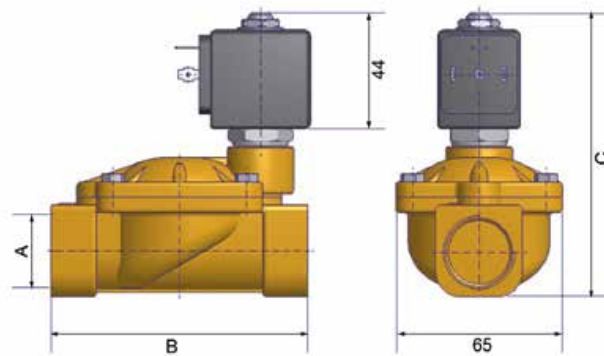

2/2

VALVES FOR WATER PILOT OPERATED

BRASS PIPE MOUNTING

NORMALLY OPEN

Port size	Orifice Ø	Flow factors			Seat Seal	Atex Zone	Operating Pressure Differential		Fluid Temp.		Power W	Voltage	Solenoid Valve Order Number
		Kv l/min	KV m³/h	Qn l/min			Min bar	Max bar	Min °C	Max °C			
3/8"	13	50	3.00	-	NBR	2-22	0.1	20	-10	50	8	220-230V/50Hz	550192DIS
							0.1	20	-10	50	9	24 Vdc	550191DIS
							0.1	20	-10	80	8	230V/50Hz	550152DIS
							0.1	20	-10	80	8	24 Vdc	550151DIS
1/2"	13	50	3.00	-	NBR	2-22	0.1	20	-10	50	8	220-230V/50Hz	550182DIS
							0.1	20	-10	50	9	24 Vdc	550181DIS
							0.1	20	-10	80	8	230V/50Hz	550142DIS
							0.1	20	-10	80	8	24 Vdc	550141DIS
3/4"	20	140	8.40	-	NBR	2-22	0.1	20	-10	50	8	220-230V/50Hz	550184DIS
							0.1	20	-10	50	9	24 Vdc	550183DIS
							0.1	20	-10	80	8	230V/50Hz	550144DIS
							0.1	20	-10	80	8	24 Vdc	550143DIS
1"	25	160	9.60	-	NBR	2-22	0.1	20	-10	50	8	220-230V/50Hz	550186DIS
							0.1	20	-10	50	9	24 Vdc	550185DIS
							0.1	20	-10	80	8	230V/50Hz	550146DIS
							0.1	20	-10	80	8	24 Vdc	550145DIS

ATEX ATEX ATEX ATEX

2 WAY VALVES

Water

A	B	C
G	mm	mm
3/8"	69	99.5
1/2"	72	101.5

A	B	C
G	mm	mm
3/4"	100	107
1"	104	112.5

2/2

VALVES FOR WATER PILOT OPERATED

BRASS PIPE MOUNTING

NORMALLY OPEN

Port size	Orifice Ø	Flow factors			Seat Seal	Atex Zone	Operating Pressure Differential		Fluid Temp.		Power W	Voltage	Solenoid Valve Order Number
		Kv l/min	KV m³/h	Qn l/min			Min bar	Max bar	Min °C	Max °C			
1 1/2"	40	500	30.00	-	NBR	2-22	0.1	10	-10	50	8	220-230V/50Hz	550188DIS
							0.1	10	-10	50	9	24 Vdc	550187DIS
						1-21	0.1	10	-10	80	8	230V/50Hz	550148DIS
							0.1	10	-10	80	8	24 Vdc	550147DIS
2"	50	620	37.20	-	NBR	2-22	0.1	10	-10	50	8	220-230V/50Hz	550190DIS
							0.1	10	-10	50	9	24 Vdc	550189DIS
						1-21	0.1	10	-10	80	8	230V/50Hz	550150DIS
							0.1	10	-10	80	8	24 Vdc	550149DIS