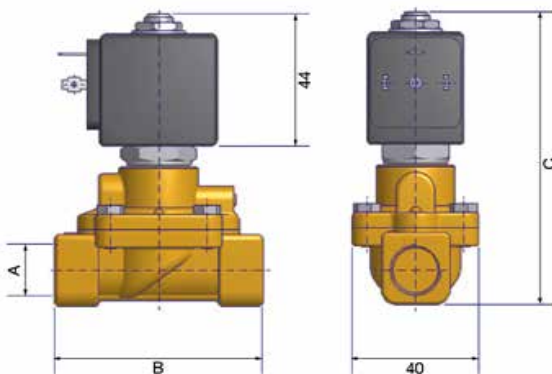

2/2

VALVES FOR WATER PILOT OPERATED

BRASS PIPE MOUNTING

NORMALLY OPEN

Port size	Orifice Ø	Flow factors			Seat Seal	Atex Zone	Operating Pressure Differential		Fluid Temp.		Power W	Voltage	Solenoid Valve Order Number
		Kv l/min	KV m³/h	Qn l/min			Min bar	Max bar	Min °C	Max °C			
3/8"	13	50	3.00	-	NBR	2-22	0.1	20	-10	50	8	220-230V/50Hz	550192DIS
							0.1	20	-10	50	9	24 Vdc	550191DIS
							0.1	20	-10	80	8	230V/50Hz	550152DIS
							0.1	20	-10	80	8	24 Vdc	550151DIS
1/2"	13	50	3.00	-	NBR	2-22	0.1	20	-10	50	8	220-230V/50Hz	550182DIS
							0.1	20	-10	50	9	24 Vdc	550181DIS
							0.1	20	-10	80	8	230V/50Hz	550142DIS
							0.1	20	-10	80	8	24 Vdc	550141DIS
3/4"	20	140	8.40	-	NBR	2-22	0.1	20	-10	50	8	220-230V/50Hz	550184DIS
							0.1	20	-10	50	9	24 Vdc	550183DIS
							0.1	20	-10	80	8	230V/50Hz	550144DIS
							0.1	20	-10	80	8	24 Vdc	550143DIS
1"	25	160	9.60	-	NBR	2-22	0.1	20	-10	50	8	220-230V/50Hz	550186DIS
							0.1	20	-10	50	9	24 Vdc	550185DIS
							0.1	20	-10	80	8	230V/50Hz	550146DIS
							0.1	20	-10	80	8	24 Vdc	550145DIS

ATEX ATEX ATEX ATEX

2 WAY VALVES

Water

A	B	C
G	mm	mm
3/8"	69	99.5
1/2"	72	101.5

A	B	C
G	mm	mm
3/4"	100	107
1"	104	112.5

2/2

VALVES FOR WATER PILOT OPERATED

BRASS PIPE MOUNTING

NORMALLY OPEN

Port size	Orifice Ø	Flow factors			Seat Seal	Atex Zone	Operating Pressure Differential		Fluid Temp.		Power W	Voltage	Solenoid Valve Order Number
		Kv l/min	KV m³/h	Qn l/min			Min bar	Max bar	Min °C	Max °C			
1 1/2"	40	500	30.00	-	NBR	2-22	0.1	10	-10	50	8	220-230V/50Hz	550188DIS
							0.1	10	-10	50	9	24 Vdc	550187DIS
						1-21	0.1	10	-10	80	8	230V/50Hz	550148DIS
							0.1	10	-10	80	8	24 Vdc	550147DIS
2"	50	620	37.20	-	NBR	2-22	0.1	10	-10	50	8	220-230V/50Hz	550190DIS
							0.1	10	-10	50	9	24 Vdc	550189DIS
						1-21	0.1	10	-10	80	8	230V/50Hz	550150DIS
							0.1	10	-10	80	8	24 Vdc	550149DIS