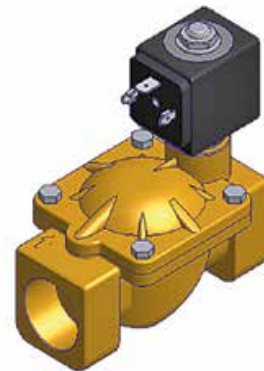

2/2

VALVES FOR WATER PILOT OPERATED

BRASS PIPE MOUNTING

NORMALLY OPEN

Port size	Orifice Ø	Flow factors			Seat Seal	Atex Zone	Operating Pressure Differential		Fluid Temp.		Power W	Voltage	Solenoid Valve Order Number
		Kv l/min	KV m³/h	Qn l/min			Min bar	Max bar	Min °C	Max °C			
3/8"	13	50	3.00	-	NBR	2-22	0.1	20	-10	50	8	220-230V/50Hz	550192DIS
							0.1	20	-10	50	9	24 Vdc	550191DIS
							0.1	20	-10	80	8	230V/50Hz	550152DIS
							0.1	20	-10	80	8	24 Vdc	550151DIS
1/2"	13	50	3.00	-	NBR	2-22	0.1	20	-10	50	8	220-230V/50Hz	550182DIS
							0.1	20	-10	50	9	24 Vdc	550181DIS
							0.1	20	-10	80	8	230V/50Hz	550142DIS
							0.1	20	-10	80	8	24 Vdc	550141DIS
3/4"	20	140	8.40	-	NBR	2-22	0.1	20	-10	50	8	220-230V/50Hz	550184DIS
							0.1	20	-10	50	9	24 Vdc	550183DIS
							0.1	20	-10	80	8	230V/50Hz	550144DIS
							0.1	20	-10	80	8	24 Vdc	550143DIS
1"	25	160	9.60	-	NBR	2-22	0.1	20	-10	50	8	220-230V/50Hz	550186DIS
							0.1	20	-10	50	9	24 Vdc	550185DIS
							0.1	20	-10	80	8	230V/50Hz	550146DIS
							0.1	20	-10	80	8	24 Vdc	550145DIS

ATEX ATEX ATEX ATEX

2 WAY VALVES

Water

A	B	C
G	mm	mm
3/8"	69	99.5
1/2"	72	101.5

A	B	C
G	mm	mm
3/4"	100	107
1"	104	112.5

2/2

VALVES FOR WATER PILOT OPERATED

BRASS PIPE MOUNTING

NORMALLY OPEN

Port size	Orifice Ø	Flow factors			Seat Seal	Atex Zone	Operating Pressure Differential		Fluid Temp.		Power W	Voltage	Solenoid Valve Order Number
		Kv l/min	KV m³/h	Qn l/min			Min bar	Max bar	Min °C	Max °C			
1 1/2"	40	500	30.00	-	NBR	2-22	0.1	10	-10	50	8	220-230V/50Hz	550188DIS
							0.1	10	-10	50	9	24 Vdc	550187DIS
						1-21	0.1	10	-10	80	8	230V/50Hz	550148DIS
							0.1	10	-10	80	8	24 Vdc	550147DIS
2"	50	620	37.20	-	NBR	2-22	0.1	10	-10	50	8	220-230V/50Hz	550190DIS
							0.1	10	-10	50	9	24 Vdc	550189DIS
						1-21	0.1	10	-10	80	8	230V/50Hz	550150DIS
							0.1	10	-10	80	8	24 Vdc	550149DIS