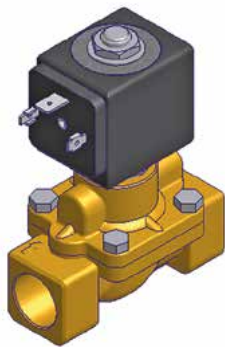

2/2

VALVES FOR WATER PILOT OPERATED

BRASS PIPE MOUNTING

NORMALLY OPEN

Port size	Orifice Ø	Flow factors			Seat Seal	Atex Zone	Operating Pressure Differential		Fluid Temp.		Power W	Voltage	Solenoid Valve Order Number
		Kv l/min	KV m³/h	Qn l/min			Min bar	Max bar	Min °C	Max °C			
3/8"	13	50	3.00	-	NBR	2-22	0.1	20	-10	50	8	220-230V/50Hz	550192DIS
							0.1	20	-10	50	9	24 Vdc	550191DIS
							0.1	20	-10	80	8	230V/50Hz	550152DIS
							0.1	20	-10	80	8	24 Vdc	550151DIS
1/2"	13	50	3.00	-	NBR	2-22	0.1	20	-10	50	8	220-230V/50Hz	550182DIS
							0.1	20	-10	50	9	24 Vdc	550181DIS
							0.1	20	-10	80	8	230V/50Hz	550142DIS
							0.1	20	-10	80	8	24 Vdc	550141DIS
3/4"	20	140	8.40	-	NBR	2-22	0.1	20	-10	50	8	220-230V/50Hz	550184DIS
							0.1	20	-10	50	9	24 Vdc	550183DIS
							0.1	20	-10	80	8	230V/50Hz	550144DIS
							0.1	20	-10	80	8	24 Vdc	550143DIS
1"	25	160	9.60	-	NBR	2-22	0.1	20	-10	50	8	220-230V/50Hz	550186DIS
							0.1	20	-10	50	9	24 Vdc	550185DIS
							0.1	20	-10	80	8	230V/50Hz	550146DIS
							0.1	20	-10	80	8	24 Vdc	550145DIS

ATEX ATEX ATEX ATEX

2 WAY VALVES

Water

A	B	C
G	mm	mm
3/8"	69	99.5
1/2"	72	101.5

A	B	C
G	mm	mm
3/4"	100	107
1"	104	112.5

2/2

VALVES FOR WATER PILOT OPERATED

BRASS PIPE MOUNTING

NORMALLY OPEN

Port size	Orifice Ø	Flow factors			Seat Seal	Atex Zone	Operating Pressure Differential		Fluid Temp.		Power W	Voltage	Solenoid Valve Order Number
		Kv l/min	KV m³/h	Qn l/min			Min bar	Max bar	Min °C	Max °C			
1 1/2"	40	500	30.00	-	NBR	2-22	0.1	10	-10	50	8	220-230V/50Hz	550188DIS
							0.1	10	-10	50	9	24 Vdc	550187DIS
						1-21	0.1	10	-10	80	8	230V/50Hz	550148DIS
							0.1	10	-10	80	8	24 Vdc	550147DIS
2"	50	620	37.20	-	NBR	2-22	0.1	10	-10	50	8	220-230V/50Hz	550190DIS
							0.1	10	-10	50	9	24 Vdc	550189DIS
						1-21	0.1	10	-10	80	8	230V/50Hz	550150DIS
							0.1	10	-10	80	8	24 Vdc	550149DIS