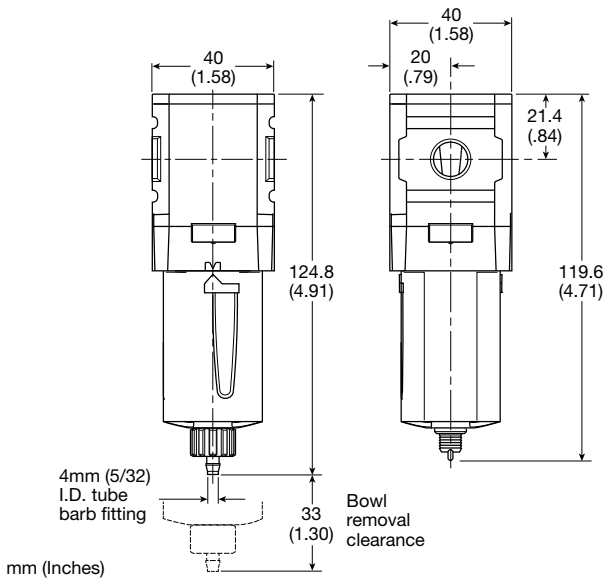

Material Specifications

Body	Aluminum
Body cap	ABS
Plastic bowl	Polycarbonate
Metal bowl	Aluminum
Bowl guard	Nylon
Element retainer	Acetal
Baffle	Acetal
Filter element	Sintered polyethylene
Seals	Nitrile

Repair and Service Kits

Plastic bowl / bowl guard, manual drain	P31KB00BGM
Metal bowl / w/o sight gauge, manual drain	P31KB00BMM
Plastic bowl / bowl guard, pulse drain	P31KB00BGB
Metal bowl / w/o sight gauge, pulse drain	P31KB00BMB
5µ particle filter element	P31KA00ESE
C-bracket (fits to body)	P31KA00MW
T-bracket with body connector	P31KA00MT
Body connector	P31KA00CB

Flow Charts

P31FB 1/4" Filter

Manual Drain

Pulse Drain

Most Popular