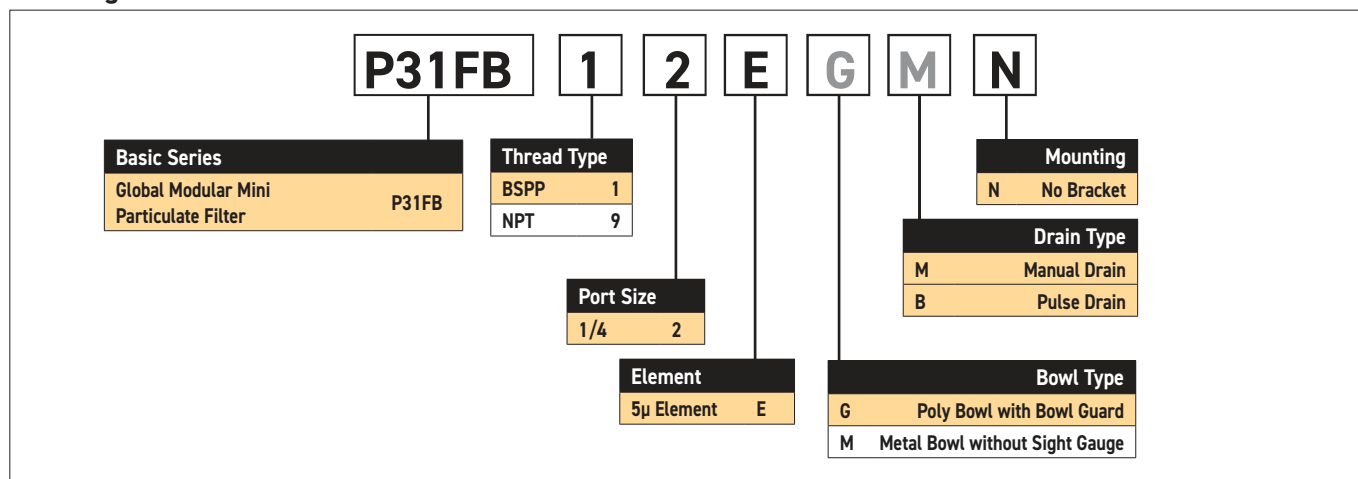

P31 Particulate Filter – Mini

- Integral 1/4" ports (NPT & BSPP)
- High efficiency 5 micron element as standard
- Excellent water removal efficiency
- Robust but lightweight aluminum construction
- One hand operation for easy element cartridge removal
- Positive bayonet latch to ensure correct & safe fitting

Port Size	Description ‡	Part Number
1/4"	Poly Bowl, Manual Drain	P31FB12EGMN
1/4"	Poly Bowl, Pulse Drain	P31FB12EGBN
1/4"	Metal Bowl, Manual Drain	P31FB12EMMN
1/4"	Metal Bowl, Pulse Drain	P31FB12EMBN

‡ For polycarbonate bowl, see caution in Engineering Section A.

Operating Information

Supply pressure (max):	
Plastic bowl	150 psig (10 bar)
Metal bowl	250 psig (17 bar)
Operating temperature:	
Plastic bowl	14°F to 125°F (-10°C to 52°C)
Metal bowl	14°F to 150°F (-10°C to 65.5°C)
Standard filtration:	5 micron
Flow capacity*:	25 scfm (12 dm³/s, ANR)
Useful retention†:	0.4 US oz. (12 cm³)
Weight:	0.24 lb (0.11 kg)

* Inlet pressure 91.3 psig (6.3 bar). Pressure drop 4.9 psig (0.34 bar).

† Useful retention refers to volume below the quiet zone baffle.

Air quality: Within ISO 8573-1: 2010 Class 6 (Particulates)

Ordering Information:

PARKER PREMIER DYSTRYBUTOR :

ARA®
PNEUMATIK

| arapneumatik.pl

PARKER STORE WROCŁAW
pneumatyka@arapneumatik.pl
TEL. 71 364 72 80
katowice@arapneumatik.pl
TEL. 607 847 647

Parker Store