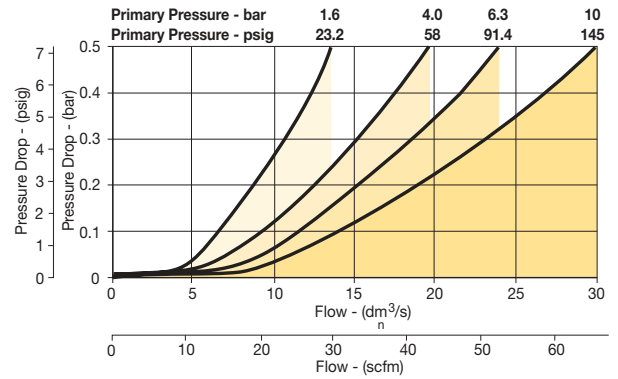

Material Specifications

Body	Aluminum
Body cap	ABS
Plastic bowl	Polycarbonate
Metal bowl	Aluminum
Bowl guard	Nylon
Element retainer	Acetal
Baffle	Acetal
Filter element	Sintered polyethylene
Seals	Nitrile

Repair and Service Kits

Plastic bowl / bowl guard, manual drain	P31KB00BGM
Metal bowl / w/o sight gauge, manual drain	P31KB00BMM
Plastic bowl / bowl guard, pulse drain	P31KB00BGB
Metal bowl / w/o sight gauge, pulse drain	P31KB00BMB
5µ particle filter element	P31KA00ESE
C-bracket (fits to body)	P31KA00MW
T-bracket with body connector	P31KA00MT
Body connector	P31KA00CB

Flow Charts

P31FB 1/4" Filter

Manual Drain

Pulse Drain

Most Popular