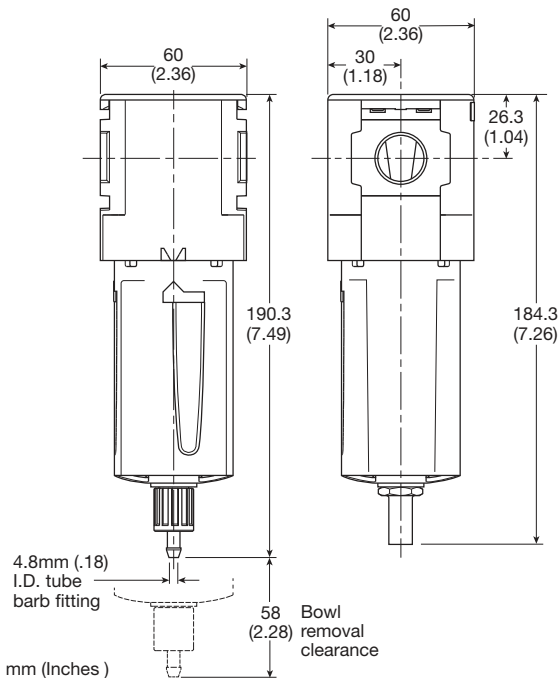

P32 Particulate Filter – Compact

- Integral 1/4", 3/8" or 1/2" ports (NPT & BSPP)
- High efficiency 5 micron element as standard
- Excellent water removal efficiency
- Robust but lightweight aluminum construction
- Positive bayonet latch to ensure correct & safe fitting

‡ For polycarbonate bowl, see caution in Engineering Section A.

Operating Information

Supply pressure (max):	
Plastic bowl	150 psig (10 bar)
Metal bowl	250 psig (17 bar)
Operating temperature:	
Plastic bowl	-13°F to 125°F (-25°C to 52°C)
Metal bowl	-13°F to 150°F (-25°C to 65.5°C)
Standard filtration:	5 micron
Flow capacity*:	1/4 50 scfm (24 dm³/s, ANR)
	3/8 78 scfm (37 dm³/s, ANR)
	1/2 82 scfm (39 dm³/s, ANR)
Useful retention†:	1.7 US oz. (51 cm³)
Weight:	0.62 lb (0.28 kg)
* Inlet pressure 91.3 psig (6.3 bar). Pressure drop 4.9 psig (0.34 bar).	
† Useful retention refers to volume below the quiet zone baffle.	

| arapneumatik.pl

Parker Store

Most Popular

Material Specifications

Body	Aluminum
Body cap	ABS
Plastic bowl	Polycarbonate
Metal bowl	Aluminum
Bowl guard	Nylon
Deflector	Polypropylene
Element retainer / Baffle	Acetal
Filter element	Sintered polyethylene
Seals	Nitrile
Sight gauge	Nylon

Flow Charts

P32FB 1/4" Filter

P32FB 3/8" Filter

P32FB 1/2" Filter

Manual Drain

Automatic Drain

Most Popular