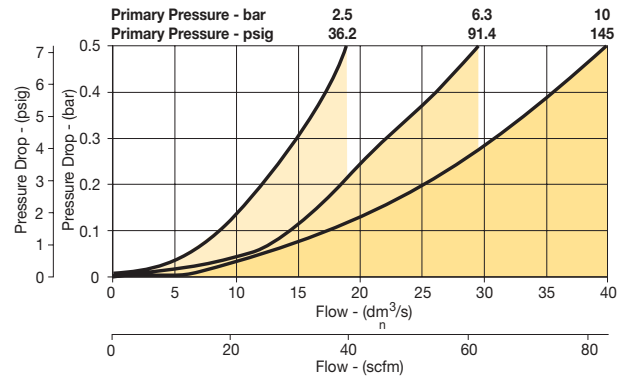

Material Specifications

Body	Aluminum
Body cap	ABS
Plastic bowl	Polycarbonate
Metal bowl	Aluminum
Bowl guard	Nylon
Deflector	Polypropylene
Element retainer / Baffle	Acetal
Filter element	Sintered polyethylene
Seals	Nitrile
Sight gauge	Nylon

Repair and Service Kits

Plastic bowl / bowl guard, manual drain	P32KB00BGM
Metal bowl / sight gauge, manual drain	P32KB00BSM
Auto drain	P32KA00DA
5µ particle filter element	P32KA00ESE
L-bracket (fits to body)	P32KA00ML
T-bracket (fits to body connector)	P32KA00MB
T-bracket with body connector	P32KA00MT
Body connector	P32KA00CB

Flow Charts

P32FB 1/4" Filter