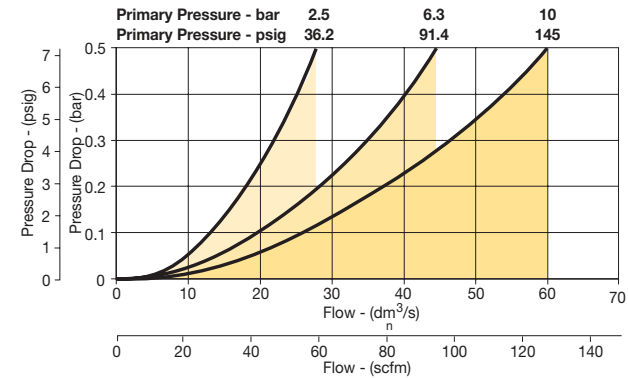

P32FB 3/8" Filter