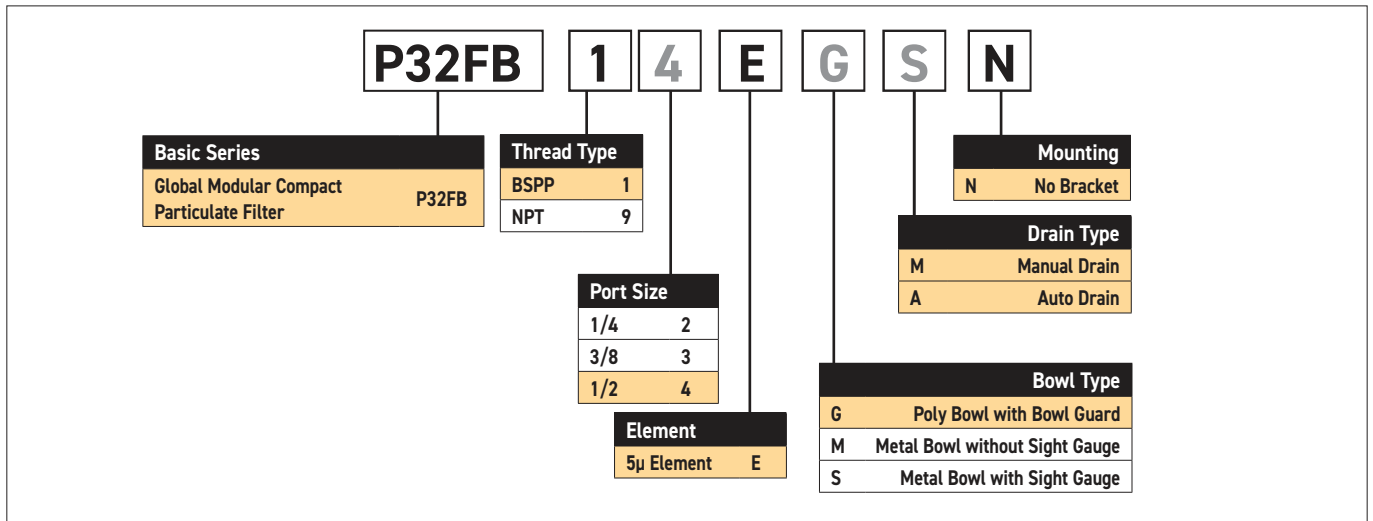

Port Size	Description †	Part Number
1/4"	Poly Bowl, Manual Drain	P32FB12EGMN
1/4"	Poly Bowl, Auto Drain	P32FB12EGAN
1/4"	Metal Bowl, Manual Drain	P32FB12ESMN
1/4"	Metal Bowl, Auto Drain	P32FB12ESAN
3/8"	Poly Bowl, Manual Drain	P32FB13EGMN
3/8"	Poly Bowl, Auto Drain	P32FB13EGAN
3/8"	Metal Bowl, Manual Drain	P32FB13ESMN
3/8"	Metal Bowl, Auto Drain	P32FB13ESAN
1/2"	Poly Bowl, Manual Drain	P32FB14EGMN
1/2"	Poly Bowl, Auto Drain	P32FB14EGAN
1/2"	Metal Bowl, Manual Drain	P32FB14ESMN
1/2"	Metal Bowl, Auto Drain	P32FB14ESAN

‡ For polycarbonate bowl, see caution in Engineering Section A.

Operating Information

Supply pressure (max):	
Plastic bowl	150 psig (10 bar)
Metal bowl	250 psig (17 bar)
Operating temperature:	
Plastic bowl	-13°F to 125°F (-25°C to 52°C)
Metal bowl	-13°F to 150°F (-25°C to 65.5°C)
Standard filtration:	5 micron
Flow capacity*:	1/4 50 scfm (24 dm³/s, ANR)
	3/8 78 scfm (37 dm³/s, ANR)
	1/2 82 scfm (39 dm³/s, ANR)
Useful retention†:	1.7 US oz. (51 cm³)
Weight:	0.62 lb (0.28 kg)
* Inlet pressure 91.3 psig (6.3 bar). Pressure drop 4.9 psig (0.34 bar).	
† Useful retention refers to volume below the quiet zone baffle.	

Air quality: Within ISO 8573-1: 2010 Class 6 (Particulates)

Ordering Information:

PARKER PREMIER DYSTRYBUTOR :

ARA®
PNEUMATIK

PARKER STORE WROCŁAW
pneumatyka@arapneumatik.pl
TEL. 71 364 72 80
katowice@arapneumatik.pl
TEL. 607 847 647

| arapneumatik.pl

Parker Store

Most Popular