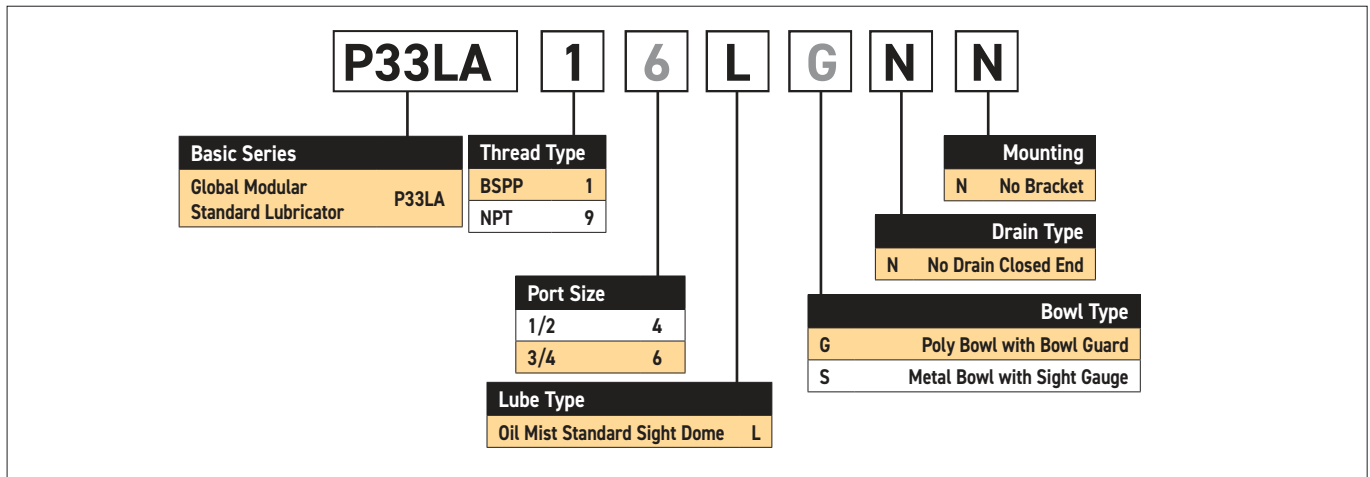

Ordering Information:

Suggested Lubricant

Petroleum based oil of 100 to 200 SUS viscosity at 100°F (38°C) and an aniline point greater than 200°F (93°C)
(DO NOT USE OILS WITH ADDITIVES, COMPOUNDED OILS CONTAINING SOLVENTS, GRAPHITE, DETERGENTS, OR SYNTHETIC OILS.)

PARKER PREMIER DYSTRYBUTOR :

PARKER STORE WROCŁAW
pneumatyka@arapneumatik.pl
TEL. 71 364 72 80
katowice@arapneumatik.pl
TEL. 607 847 647