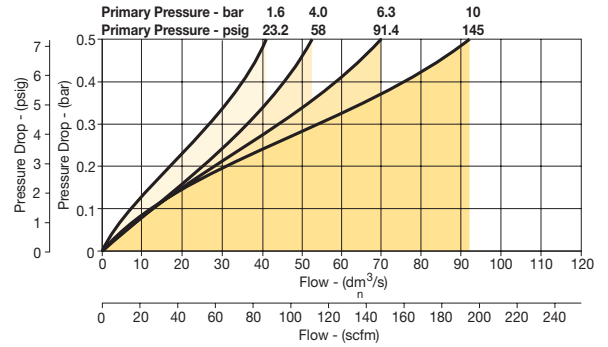

Material Specifications

Body	Aluminum
Body cap	ABS
Plastic bowl	Polycarbonate
Metal bowl	Aluminum
Seals	Nitrile
Sight dome	Polycarbonate
Sight gauge	Nylon
Suggested lubricant	ISO / ASTM VG32
Pick-up filter	Sintered bronze

Repair and Service Kits

Plastic bowl / bowl guard no drain	P33KA00BGN
Metal bowl / w/o sight gauge no drain	P33KA00BMN
Metal bowl / sight gauge no drain	P33KA00BSN
Drip control assembly	P32KA00PG
Fill plug	P32KA00PL
L-bracket (fits to body)	P33KA00ML
T-bracket (fits to body connector)	P32KA00MB
T-bracket with body connector	P32KA00MT
Body connector	P32KA00CB
Lubricator oil - VG32 - 1 litre	P3YKA00PPBB

Flow Charts

P33LA 1/2" Lubricator