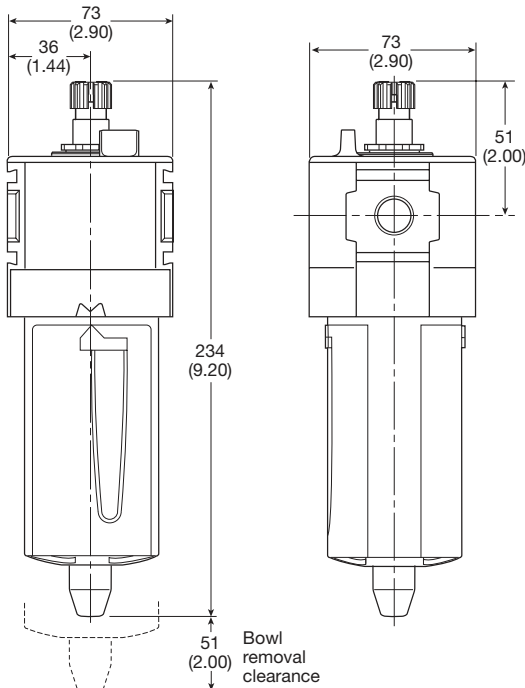

† For polycarbonate bowl, see caution in Engineering Section A.

Operating Information

Flow capacity*:	
1/2	110 scfm (52 dm ³ /s, ANR)
3/4	150 scfm (71 dm ³ /s, ANR)
Operating temperature:	
Plastic bowl	14°F to 125°F (-10°C to 52°C)
Metal bowl	14°F to 150°F (-10°C to 65.5°C)
Supply pressure (max):	
Plastic bowl	150 psig (10 bar)
Metal bowl	250 psig (17 bar)
Bowl capacity:	6.1 US oz. (181 cm ³)
Weight:	1.04 lb (0.47 kg)
* Inlet pressure 91.3 psig (6.3 bar). Pressure drop 4.9 psig (0.34 bar).	

PARKER PREMIER DYSTRYBUTOR :

PARKER STORE WROCŁAW
 pneumatyka@arapneumatik.pl
 TEL. 71 364 72 80
 katowice@arapneumatik.pl
 TEL. 607 847 647

Material Specifications

Body	Aluminum
Body cap	ABS
Plastic bowl	Polycarbonate
Metal bowl	Aluminum
Seals	Nitrile
Sight dome	Polycarbonate
Sight gauge	Nylon
Suggested lubricant	ISO / ASTM VG32
Pick-up filter	Sintered bronze

Repair and Service Kits

Plastic bowl / bowl guard no drain	P33KA00BGN
Metal bowl / w/o sight gauge no drain	P33KA00BMN
Metal bowl / sight gauge no drain	P33KA00BSN
Drip control assembly	P32KA00PG
Fill plug	P32KA00PL
L-bracket (fits to body)	P33KA00ML
T-bracket (fits to body connector)	P32KA00MB
T-bracket with body connector	P32KA00MT
Body connector	P32KA00CB
Lubricator oil - VG32 - 1 litre	P3YKA00PPBB

Flow Charts

P33LA 1/2" Lubricator

P33LA 3/4" Lubricator

mm (Inches)

Most Popular