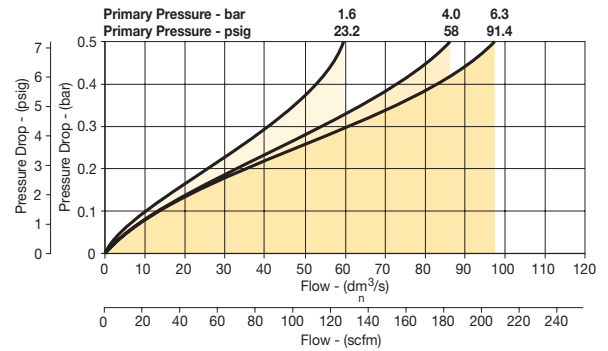

P33LA 3/4" Lubricator

mm (Inches)

Most Popular