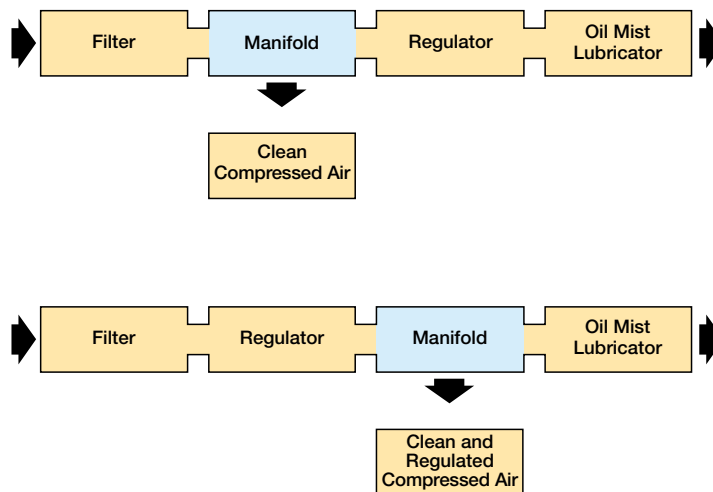

Installation Instructions

www.arapneumatik.pl

ARA Pneumatik Wrocław
53-012 Wrocław ul. Wyścigowa 38
tel. 71 364 72 80; 82 fax 71 364 72 83
pneumatyka@arapneumatik.pl

ARA Pneumatik Oddział Katowice
40-584 Katowice ul. Dworska 13
tel. 32 779 76 40; 41 fax 32 778 20 93
katowice@arapneumatik.pl