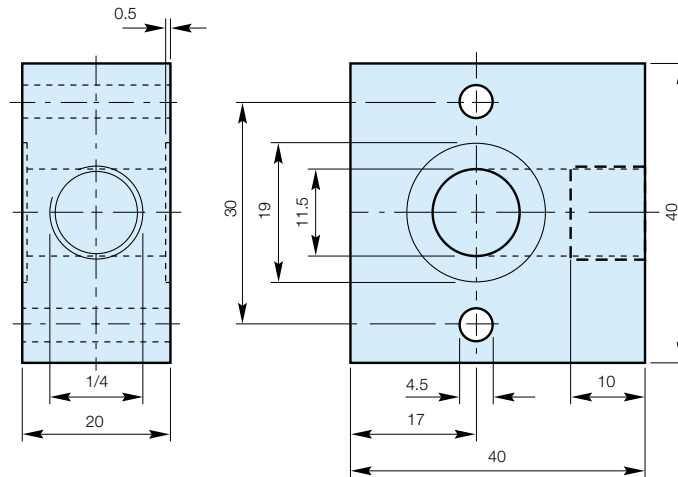

P3L Lite Series Air Preparation System

Modular Manifold

Features

- 1/4 ported (BSPP & NPT)
- 1 take-off 1/4 Top or Bottom
- Coupling kit P3LKA00CB2 supplied with 2 sealing rings.

Material

Aluminium - Black anodised

Description	Order code BSPP	Order code NPT	Weight (g)
1/4"	P3LMA12020C	P3LMA92020C	95

Dimensions (mm)

Installation Instructions

www.arapneumatik.pl

ARA Pneumatik Wrocław
 53-012 Wrocław ul. Wyścigowa 38
 tel. 71 364 72 80; 82 fax 71 364 72 83
pneumatyka@arapneumatik.pl