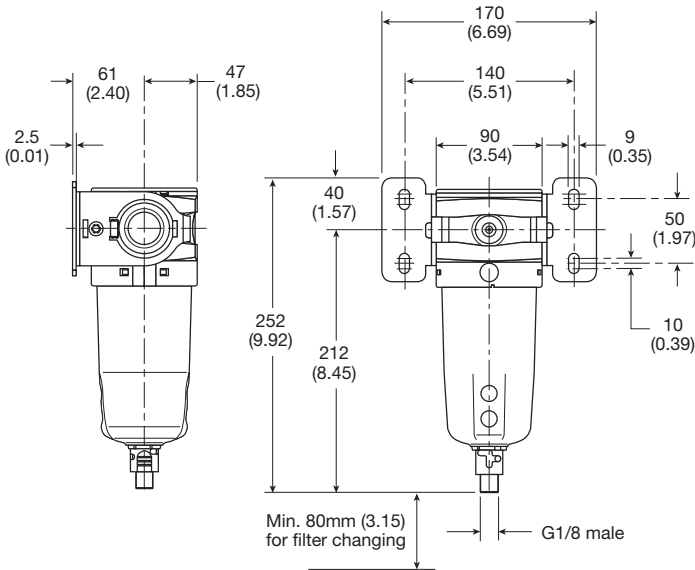

Material Specifications

Body	Aluminium
Sight glass and bowl	Polypropylene
Body cover	ABS
Element	Sintered P.E.
Seals	Nitrile NBR
Manual / semi-auto drain	Acetal
Automatic drain	PA / \varnothing 10mm brass connection

Repair and Service Kits

5 micron element kit	P3YKA00ESE
30 micron element kit	P3YKA00ESG
Bowl kit with combined manual / semi auto drain	P3YKA00BSC
Bowl kit with auto drain	P3YKA00BSA

Flow Characteristics

(3/4") Filter 5 micron

(1") Filter 5 micron

mm (Inches)

Most Popular