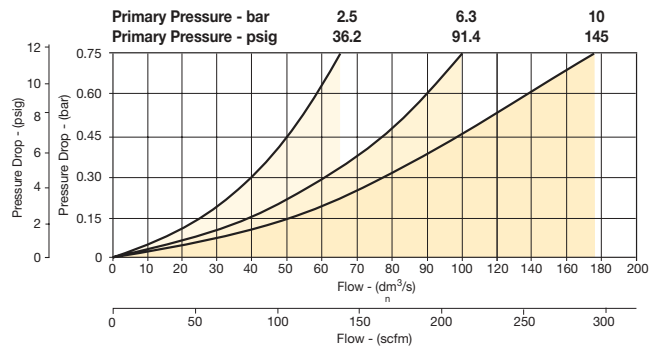

Material Specifications

Body	Aluminium
Sight glass and bowl	Polypropylene
Body cover	ABS
Element	Sintered P.E.
Seals	Nitrile NBR
Manual / semi-auto drain	Acetal
Automatic drain	PA / $\varnothing$ 10mm brass connection

Repair and Service Kits

5 micron element kit	P3YKA00ESE
30 micron element kit	P3YKA00ESG
Bowl kit with combined manual / semi auto drain	P3YKA00BSC
Bowl kit with auto drain	P3YKA00BSA

Flow Characteristics

(3/4") Filter 5 micron