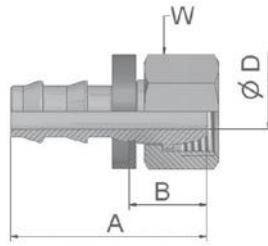

## VW121 BSP Swivel Female

(VW-Norm 39-V-16631)

XXXXX-XX-XX Part Number 	Hose I.D.				Thread BSP	A mm	B mm	D mm	W mm
	DN	Inch	Size	mm					
VW121-8937*	6	1/4	-4	6.3	1/4x19	32	13	5	17
VW121-8938**	10	3/8	-6	9.5	3/8x19	38	15	7.5	19
VW121-8939**	14	1/2	-8	12.7	1/2x14	46	19	11	27
VW121-8940**	16	5/8	-10	15.9	3/4x14	58	21	14	32
VW121-8941**	20	3/4	-12	19.1	1x11	53	16	17	41

\*stainless steel nipple, steel nut

\*\*brass nipple, steel nut

Parker Dystrybutor:

**ARA**<sup>®</sup>  
PNEUMATIK  
53-012 Wrocław ul. Wyścigowa 38  
[www.arapneumatik.pl](http://www.arapneumatik.pl)

Also available in stainless steel. Details can be found in CAT 4400.1/UK

Approved **fitting series** for hose types:

B: Brass; K: Without plastic ring; SM: Metric Hexagon

**82**  801 804 821FR 830M 831 836 837BM 837PU 838M